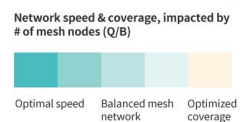

M2 Mesh Wi-Fi System TR-069 enabled

What is mesh Wi-Fi?

- Multiple access points (aka. mesh-nodes), throughout the premise, providing one stable Wi-Fi network throughout the home.
- Designed to find the optimal route to avoid signal jams
- Easy to expand or customize, with additional Bee and Queen nodes

What makes Mercku unique?

Ground-Breaking Transceiver

Maximizes the utility of chips, resulting in 100x performance of industry average

Proprietary WHEMS Antenna

Reduced 'transmission loss' from low signal distortions; MU-MIMO throughput

Internal Noise Reduction

Mercku improved on 1978 Nobel Prize Theory in Physics (Penzias & Benson)

*Recognized by the Canadian Academy of Engineers

*To learn more about Mercku's scientific edge visit: mercku.tech/why-mercku/hardware/

Simple Set up and Easy to Use

- **Plug and Play** - easy set up of your mesh network with Mercku's App and automatic connections with mesh
- Easily add new nodes to customize deployment
- Remote control via Mercku App

*Mercku app or webpage: mywifi.mercku.tech

Secure Your Network

- **Guest Network** - keeps your network secure by creating a separate network for friends and visitors
- **Access Control** - can limit certain devices access to the internet
- **Parental Control** - restricts internet access time, contents and bandwidth for children's devices
- **VPN Server** - PPTP VPN and Open VPN are supported, making it easy to set up a secure connection between your private network and the internet
- **Encryptions for Secure Networks** - WPA PSK and WPA2 PSK encryptions to protect your network